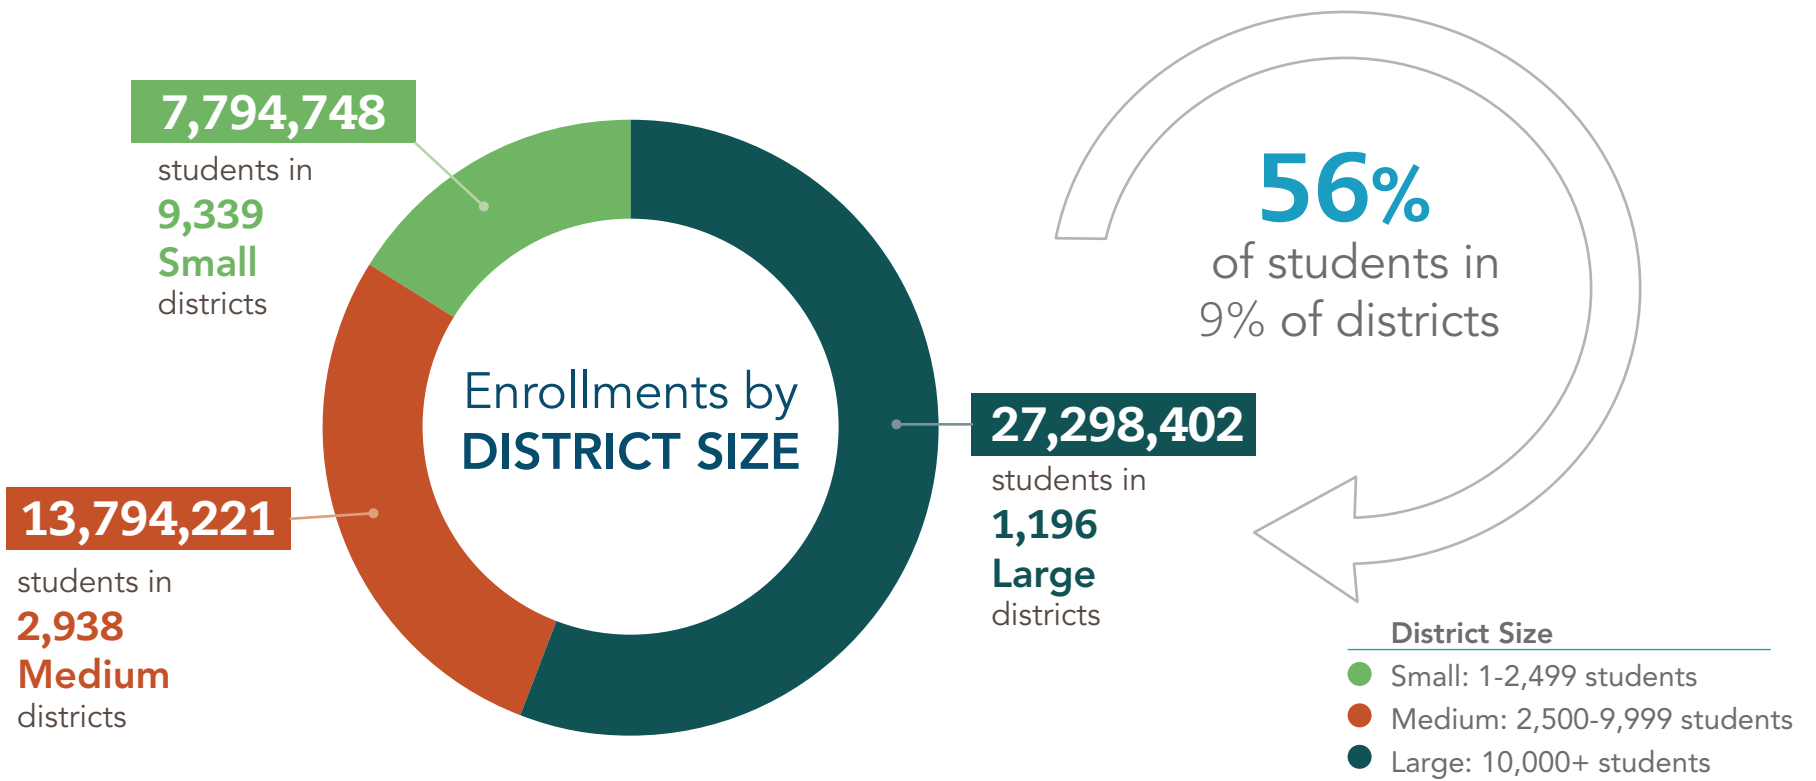

U.S. Public School ENROLLMENT

Fall 2019: **51,146,852** students

Public School Enrollment PERCENTAGE BY REGION

Public School Enrollment TEN YEAR TRENDS

Public Schools: Holding Steady

1% growth over past 10 years