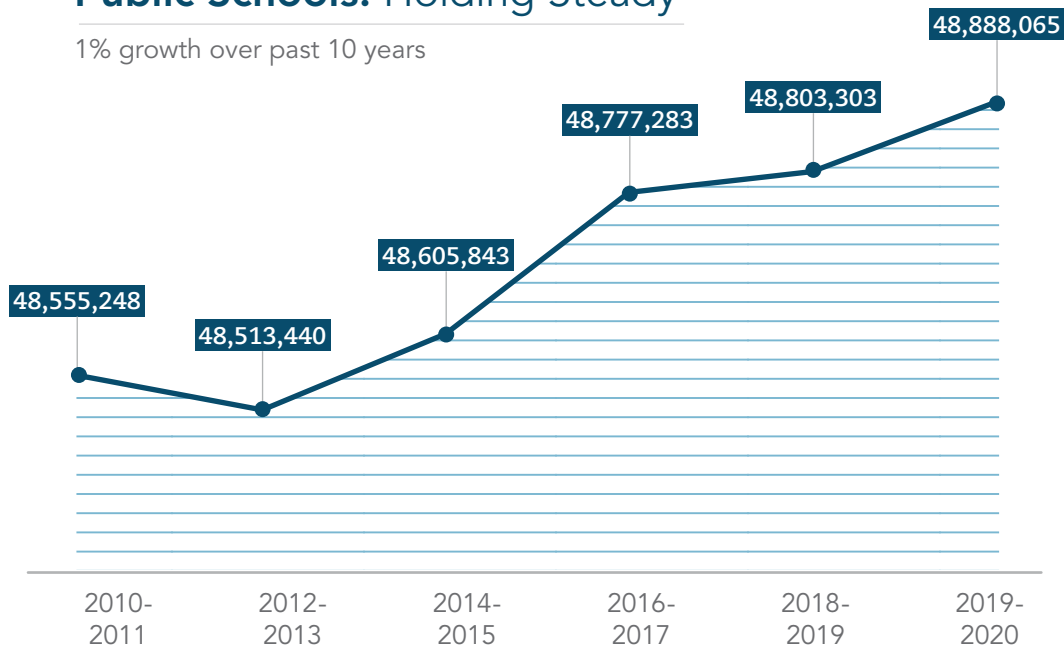

U.S. Public School ENROLLMENT

Fall 2019: **51,146,852** students

Public School Enrollment PERCENTAGE BY REGION

Public School Enrollment TEN YEAR TRENDS

Public Schools: Holding Steady

1% growth over past 10 years