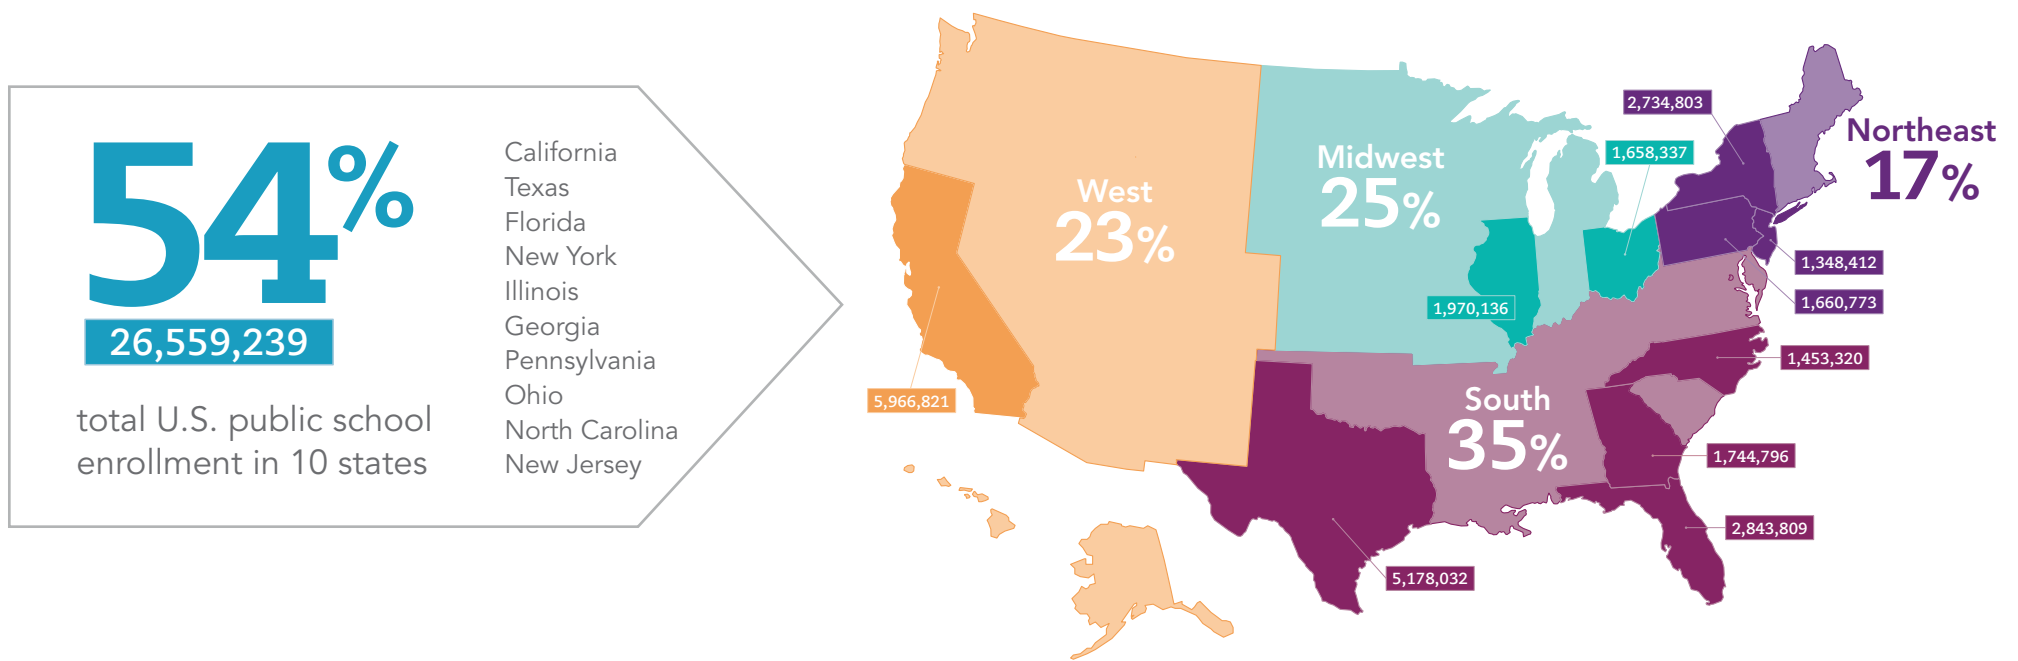

U.S. Public School ENROLLMENT

Fall 2019: **51,146,852** students

Public School Enrollment PERCENTAGE BY REGION

Public School Enrollment TEN YEAR TRENDS

Public Schools: Holding Steady

1% growth over past 10 years