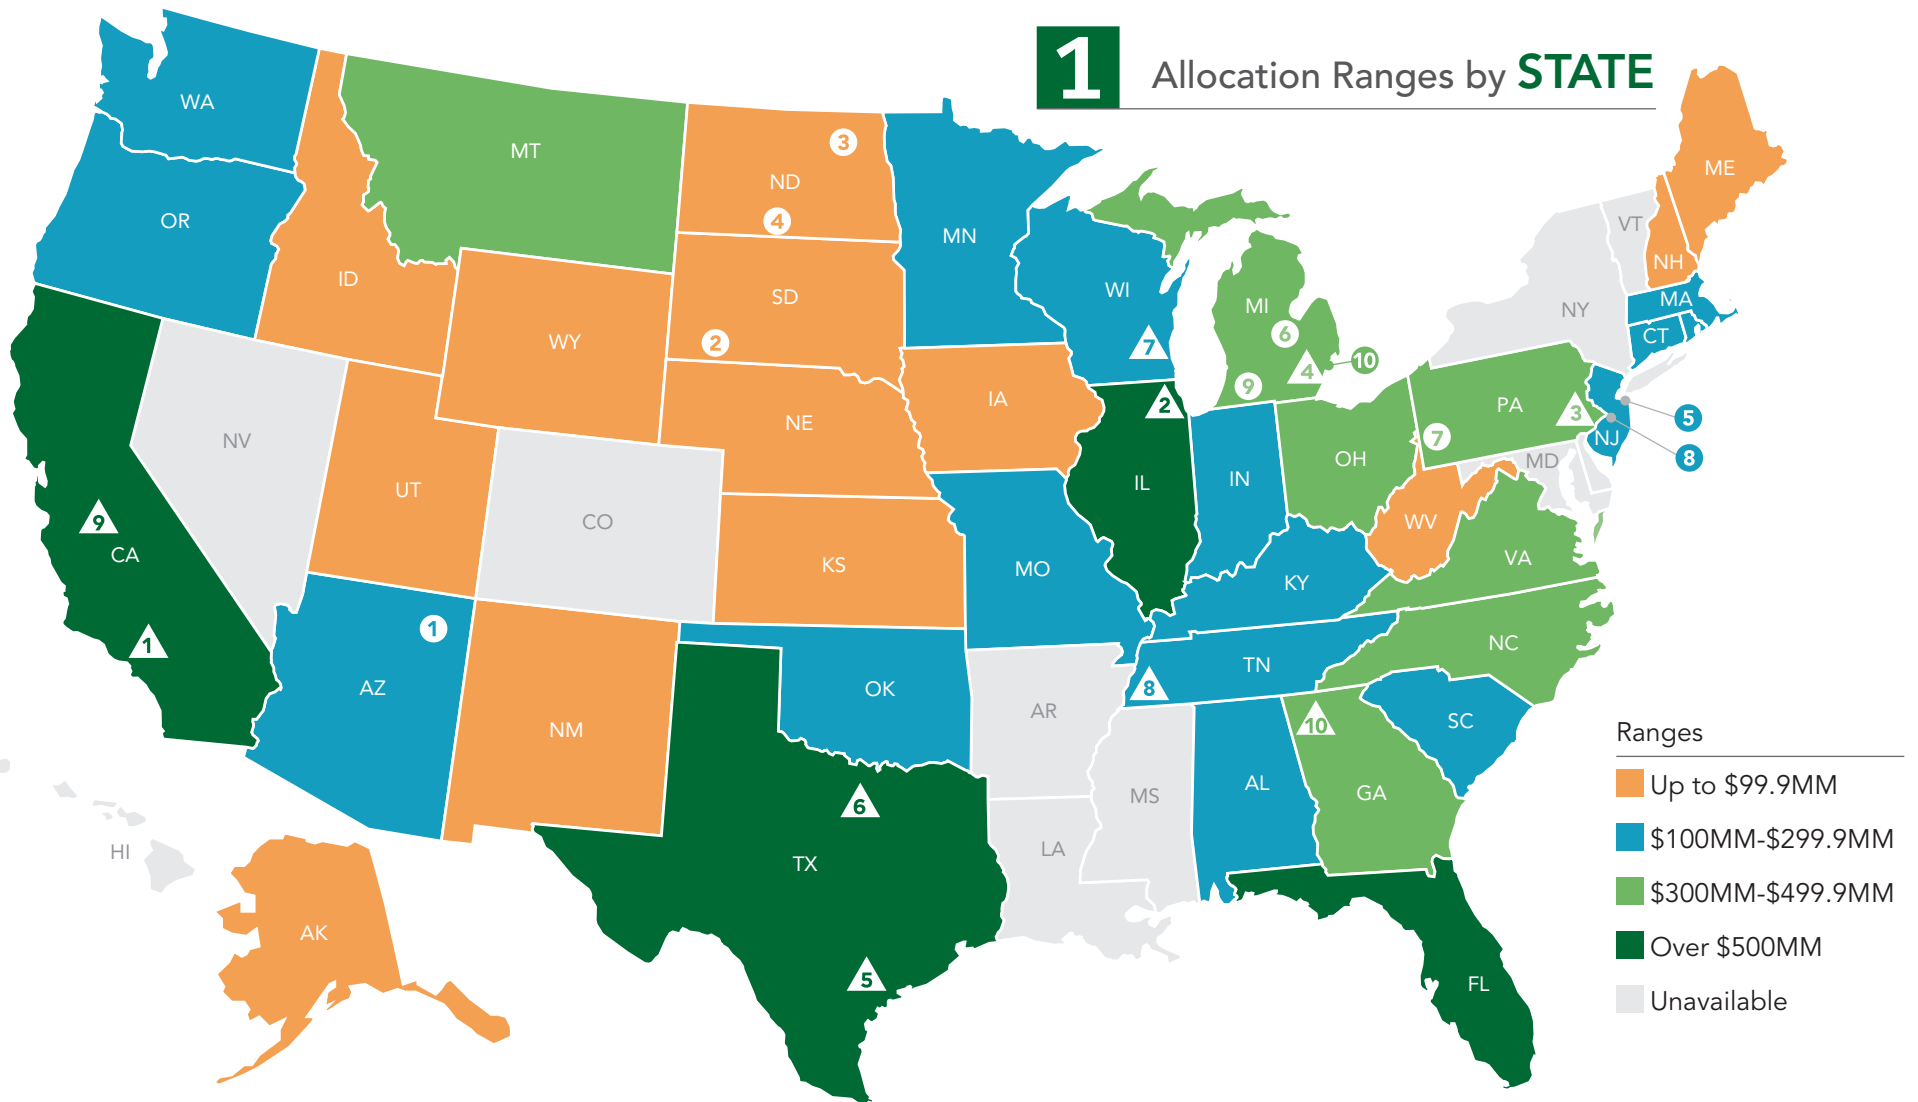

A Look at CARES K-12 Education Funding by State, District, and Student Allocations

For back-to-school 2020-2021, schools are facing new demands on their budgets for everything from technology and professional development to the cost of sanitizing buildings and providing personal protective equipment (PPE). The Federal Coronavirus Aid, Relief, and Economic Security (CARES) Act, passed in March 2020, includes money that can be used for these unanticipated expenditures.

As you plan your outreach to schools, here are **FIVE** perspectives on how that money is being allocated across the country.

Source: MDR's MarketView, July 2020

1 Allocation Ranges by STATE

2 Top 10 Districts by DOLLAR ALLOCATION

3 Top 10 Districts* by PER-STUDENT ALLOCATION

DISTRICT*	PER-STUDENT \$
1 Cedar Unified School District 25, AZ	\$4,648
2 Oglala Lakota County School District 65-1, SD	\$2,476
3 Fort Totten Public School District 30, ND	\$2,215
4 Fort Yates Public School District, ND	\$2,104
5 Lakewood Public Schools, NJ	\$1,962
6 Flint Community School District, MI	\$1,934
7 Wilkinsburg School District, PA	\$1,914
8 Camden City School District, NJ	\$1,838
9 Benton Harbor Area School District, MI	\$1,773
10 Detroit Public School Community District, MI	\$1,735