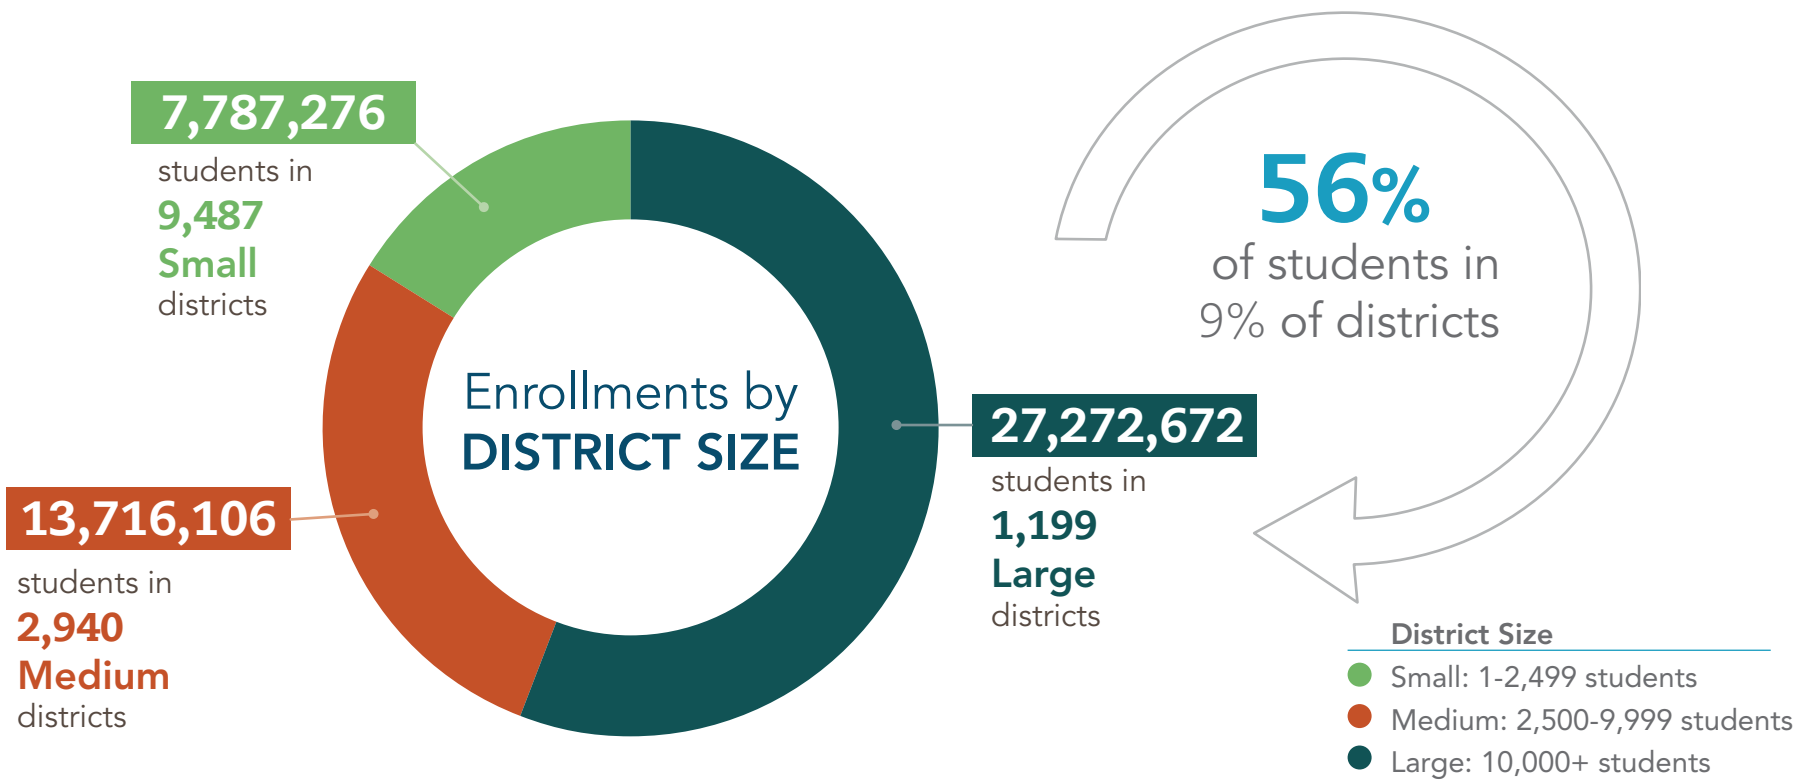

# U.S. Public School ENROLLMENT

2019-2020: **54,793,341** students

## Public School Enrollment PERCENTAGE BY REGION