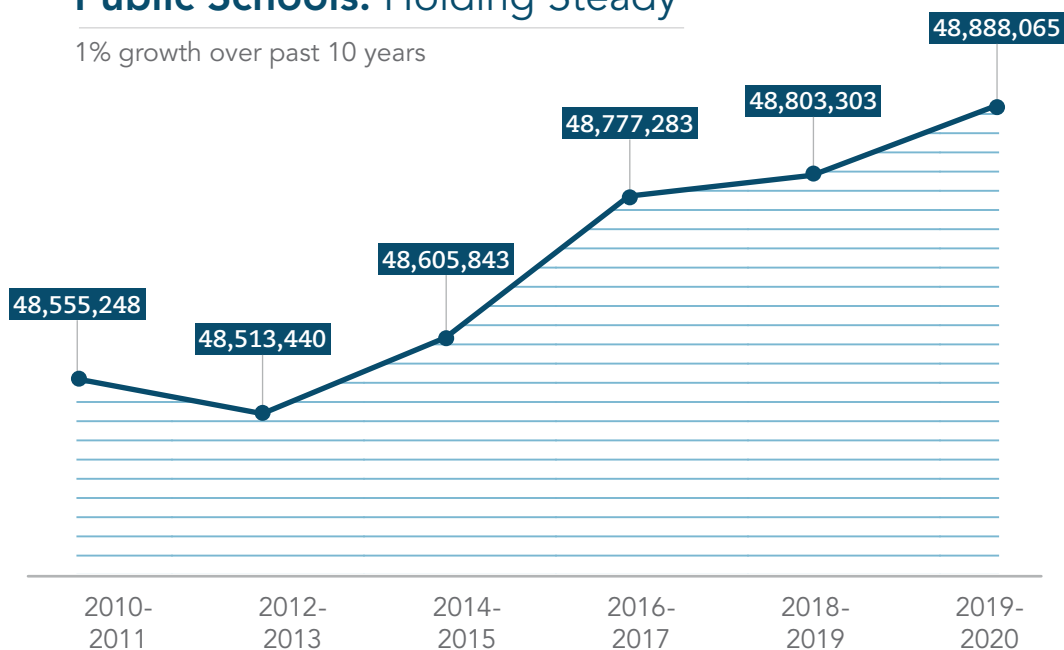

Public School Enrollment TEN YEAR TRENDS

Public Schools: Holding Steady

1% growth over past 10 years