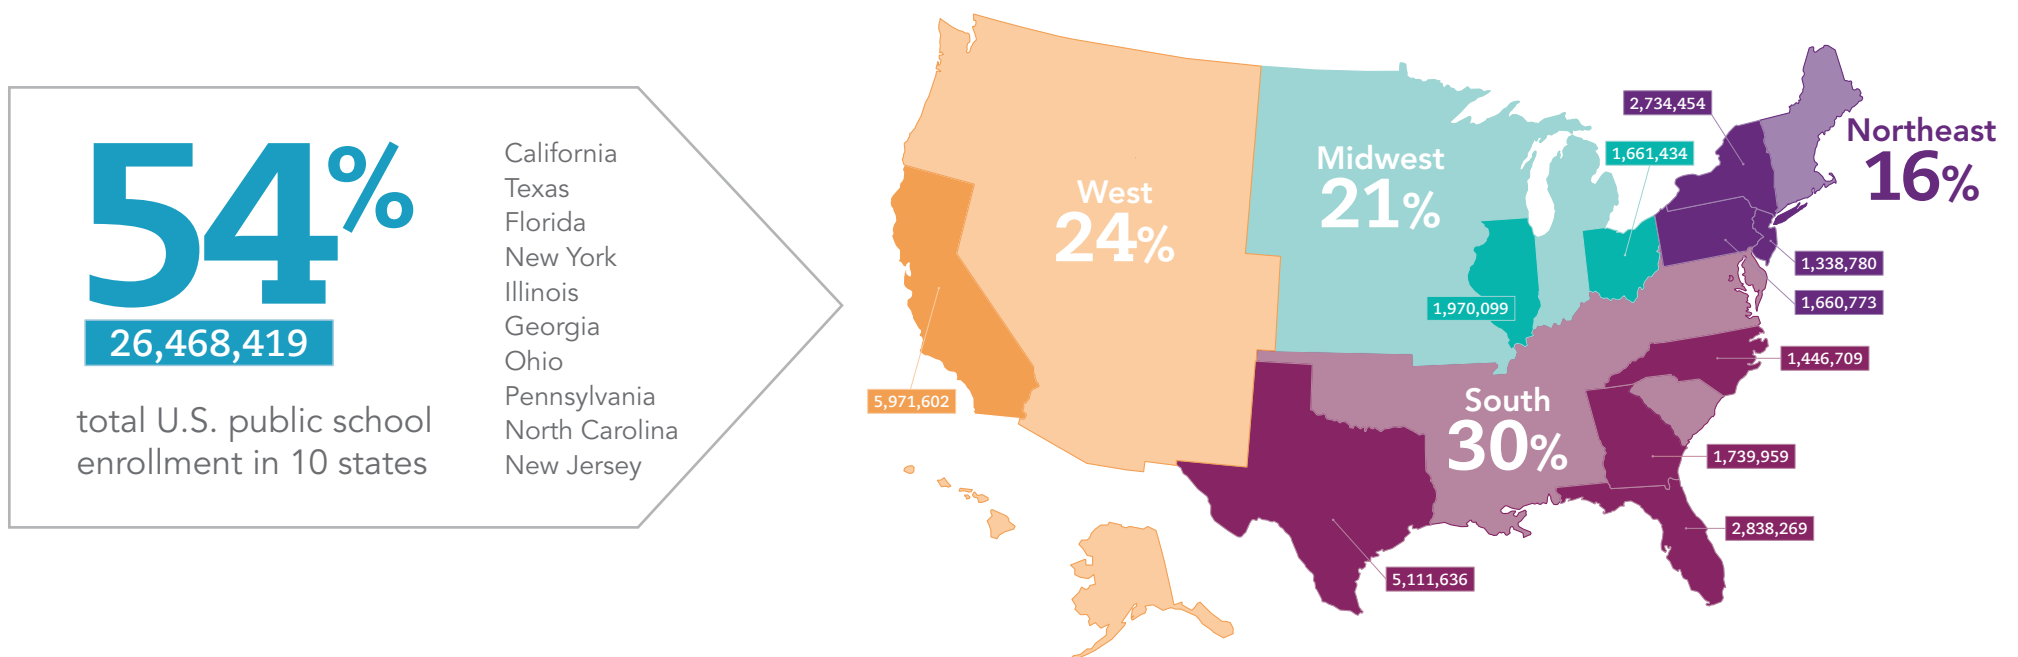

# U.S. Public School ENROLLMENT

2019-2020: **54,793,341** students

## Public School Enrollment PERCENTAGE BY REGION