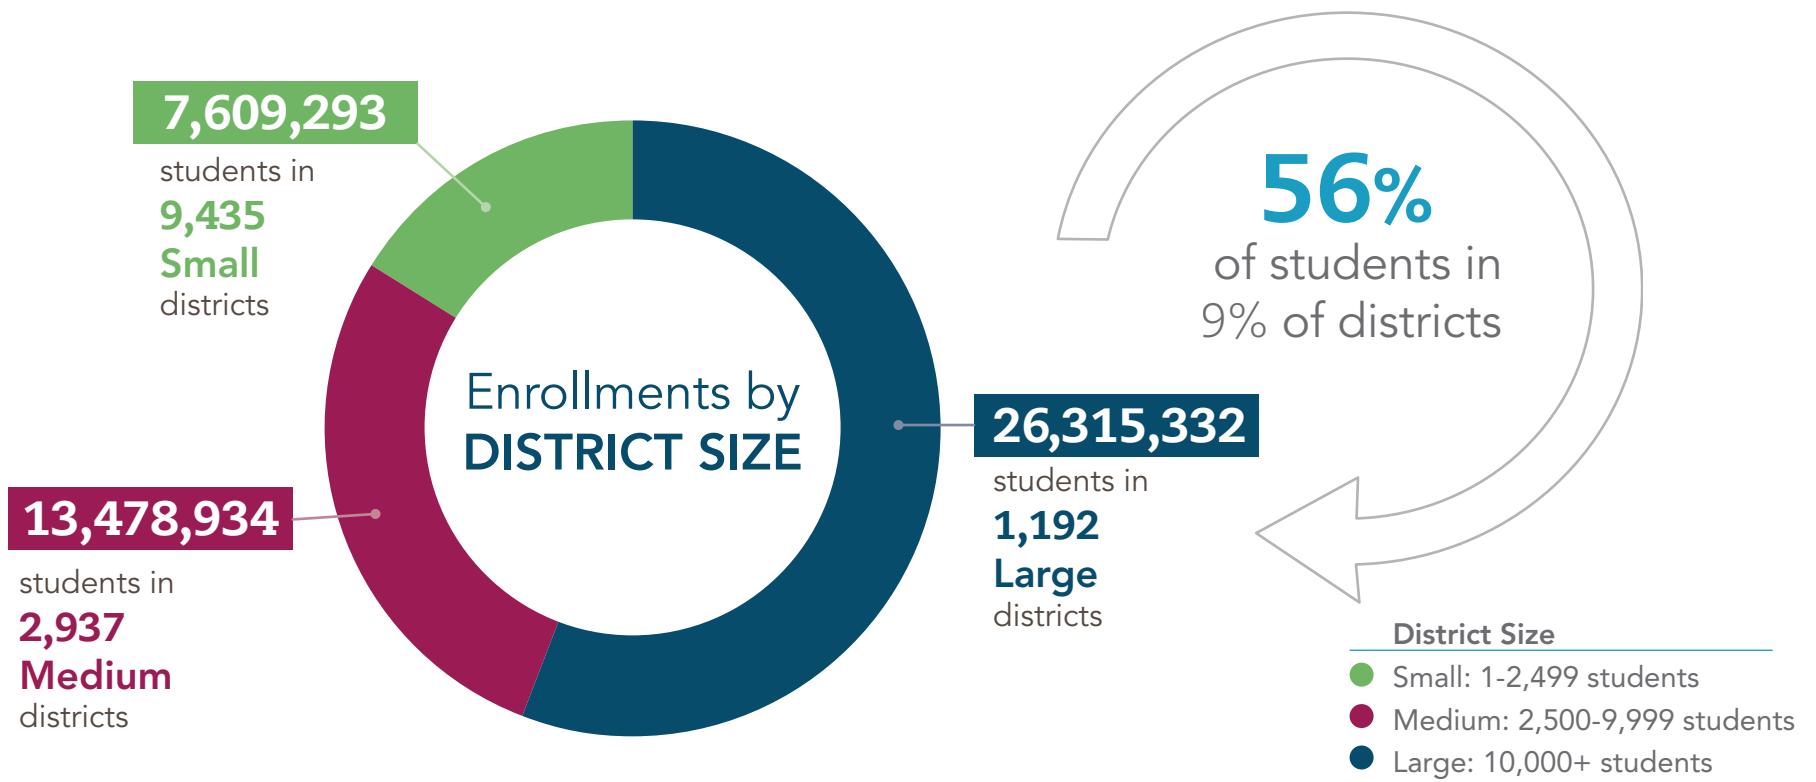

# U.S. Public School ENROLLMENT

2020-2021: **47,365,500** students

## Public School Enrollment PERCENTAGE BY REGION