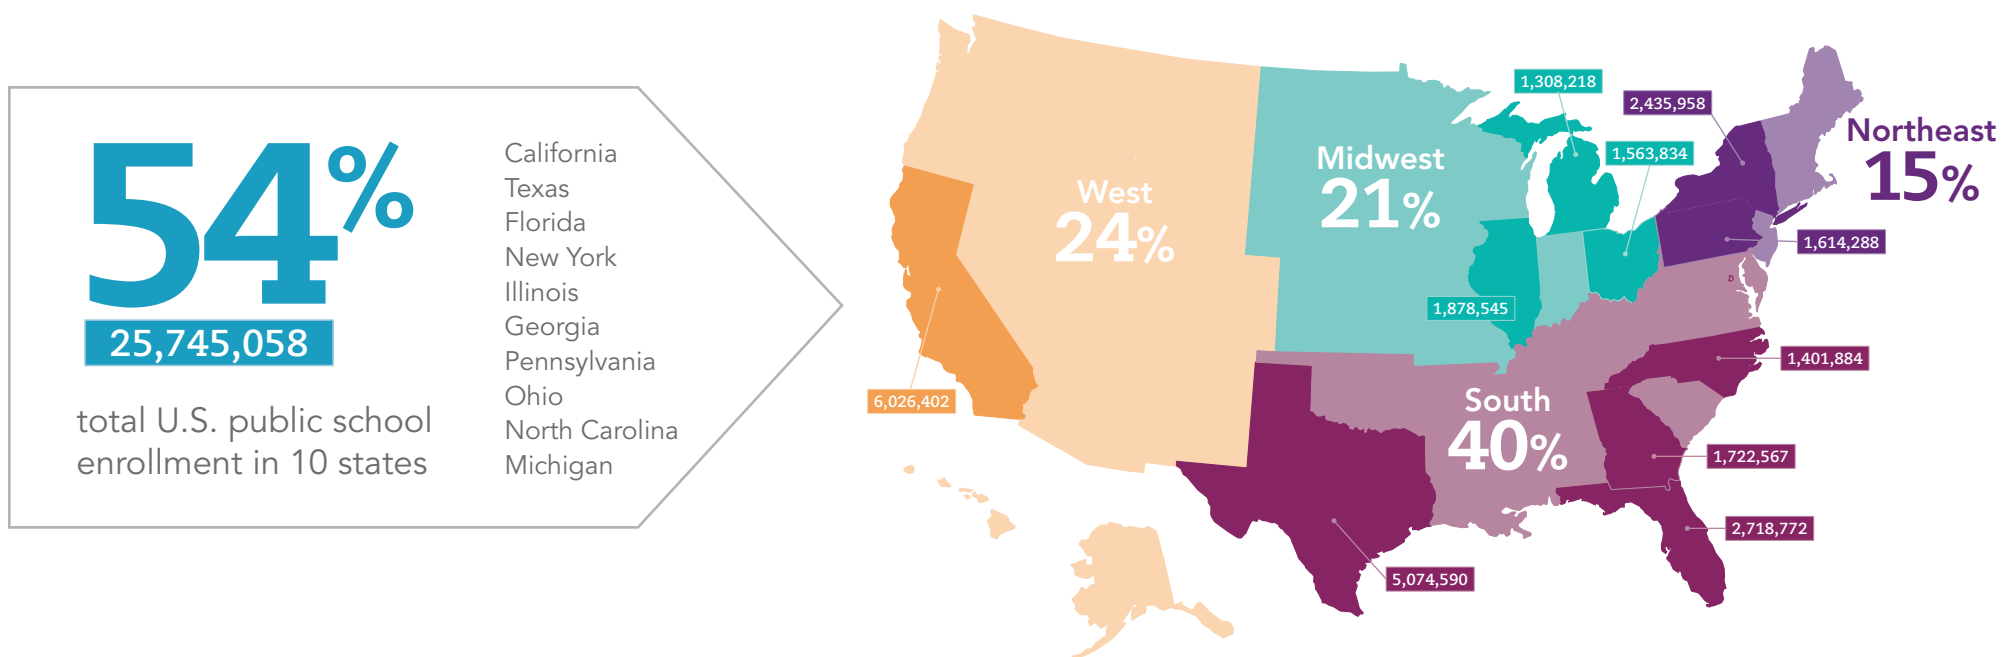

# U.S. Public School ENROLLMENT

2020-2021: **47,365,500** students

## Public School Enrollment PERCENTAGE BY REGION