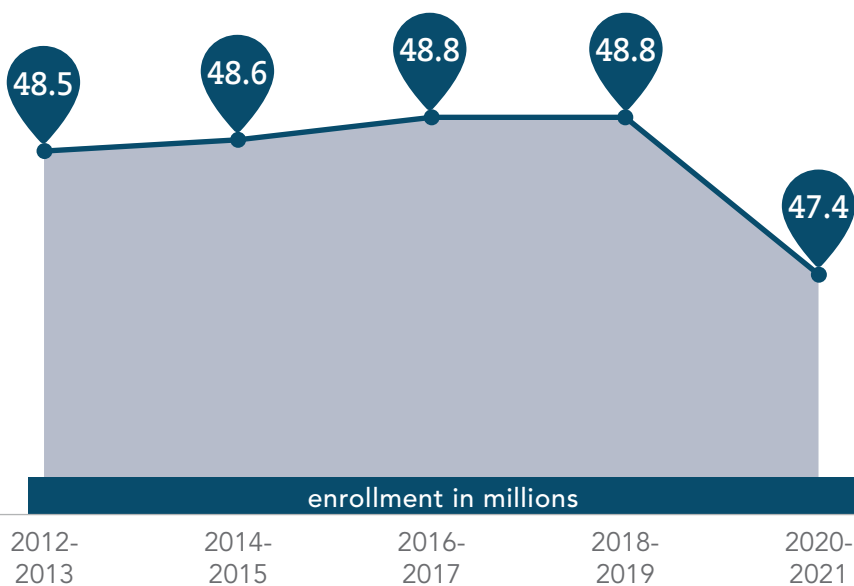

Public School Enrollment TEN YEAR TRENDS

Public Schools: On the Decline

3% fewer students reported in public schools